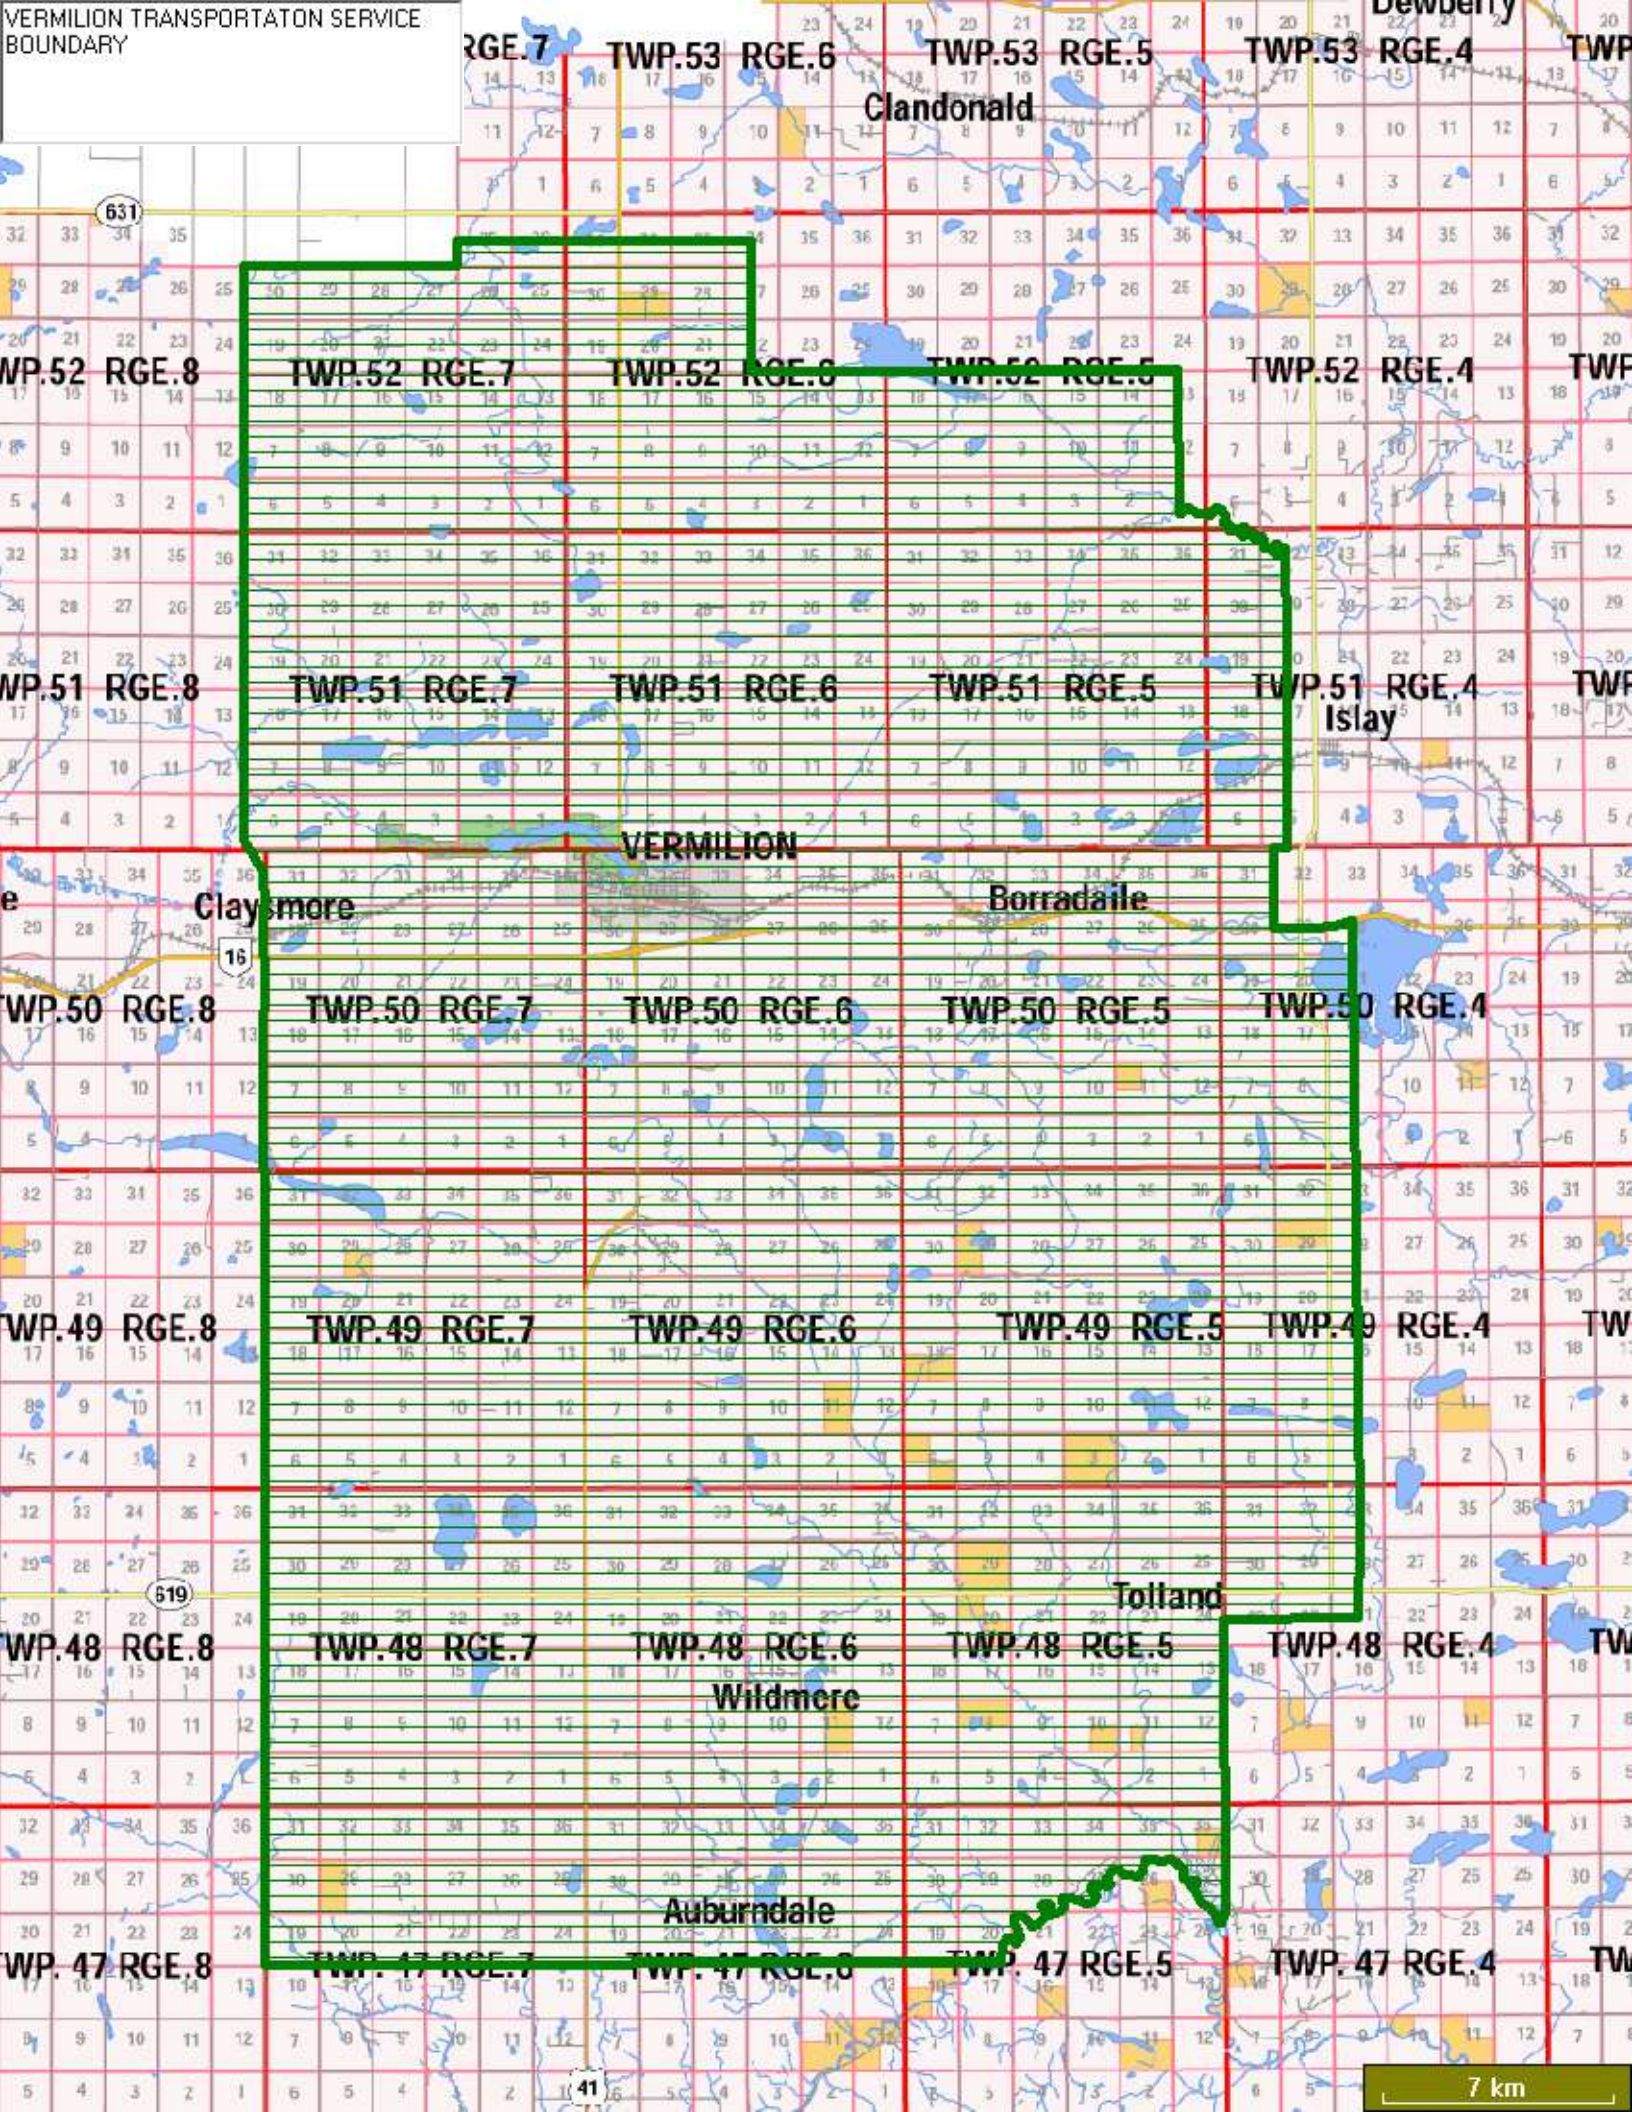

VERMILION TRANSPORTATION SERVICE BOUNDARY

7 km