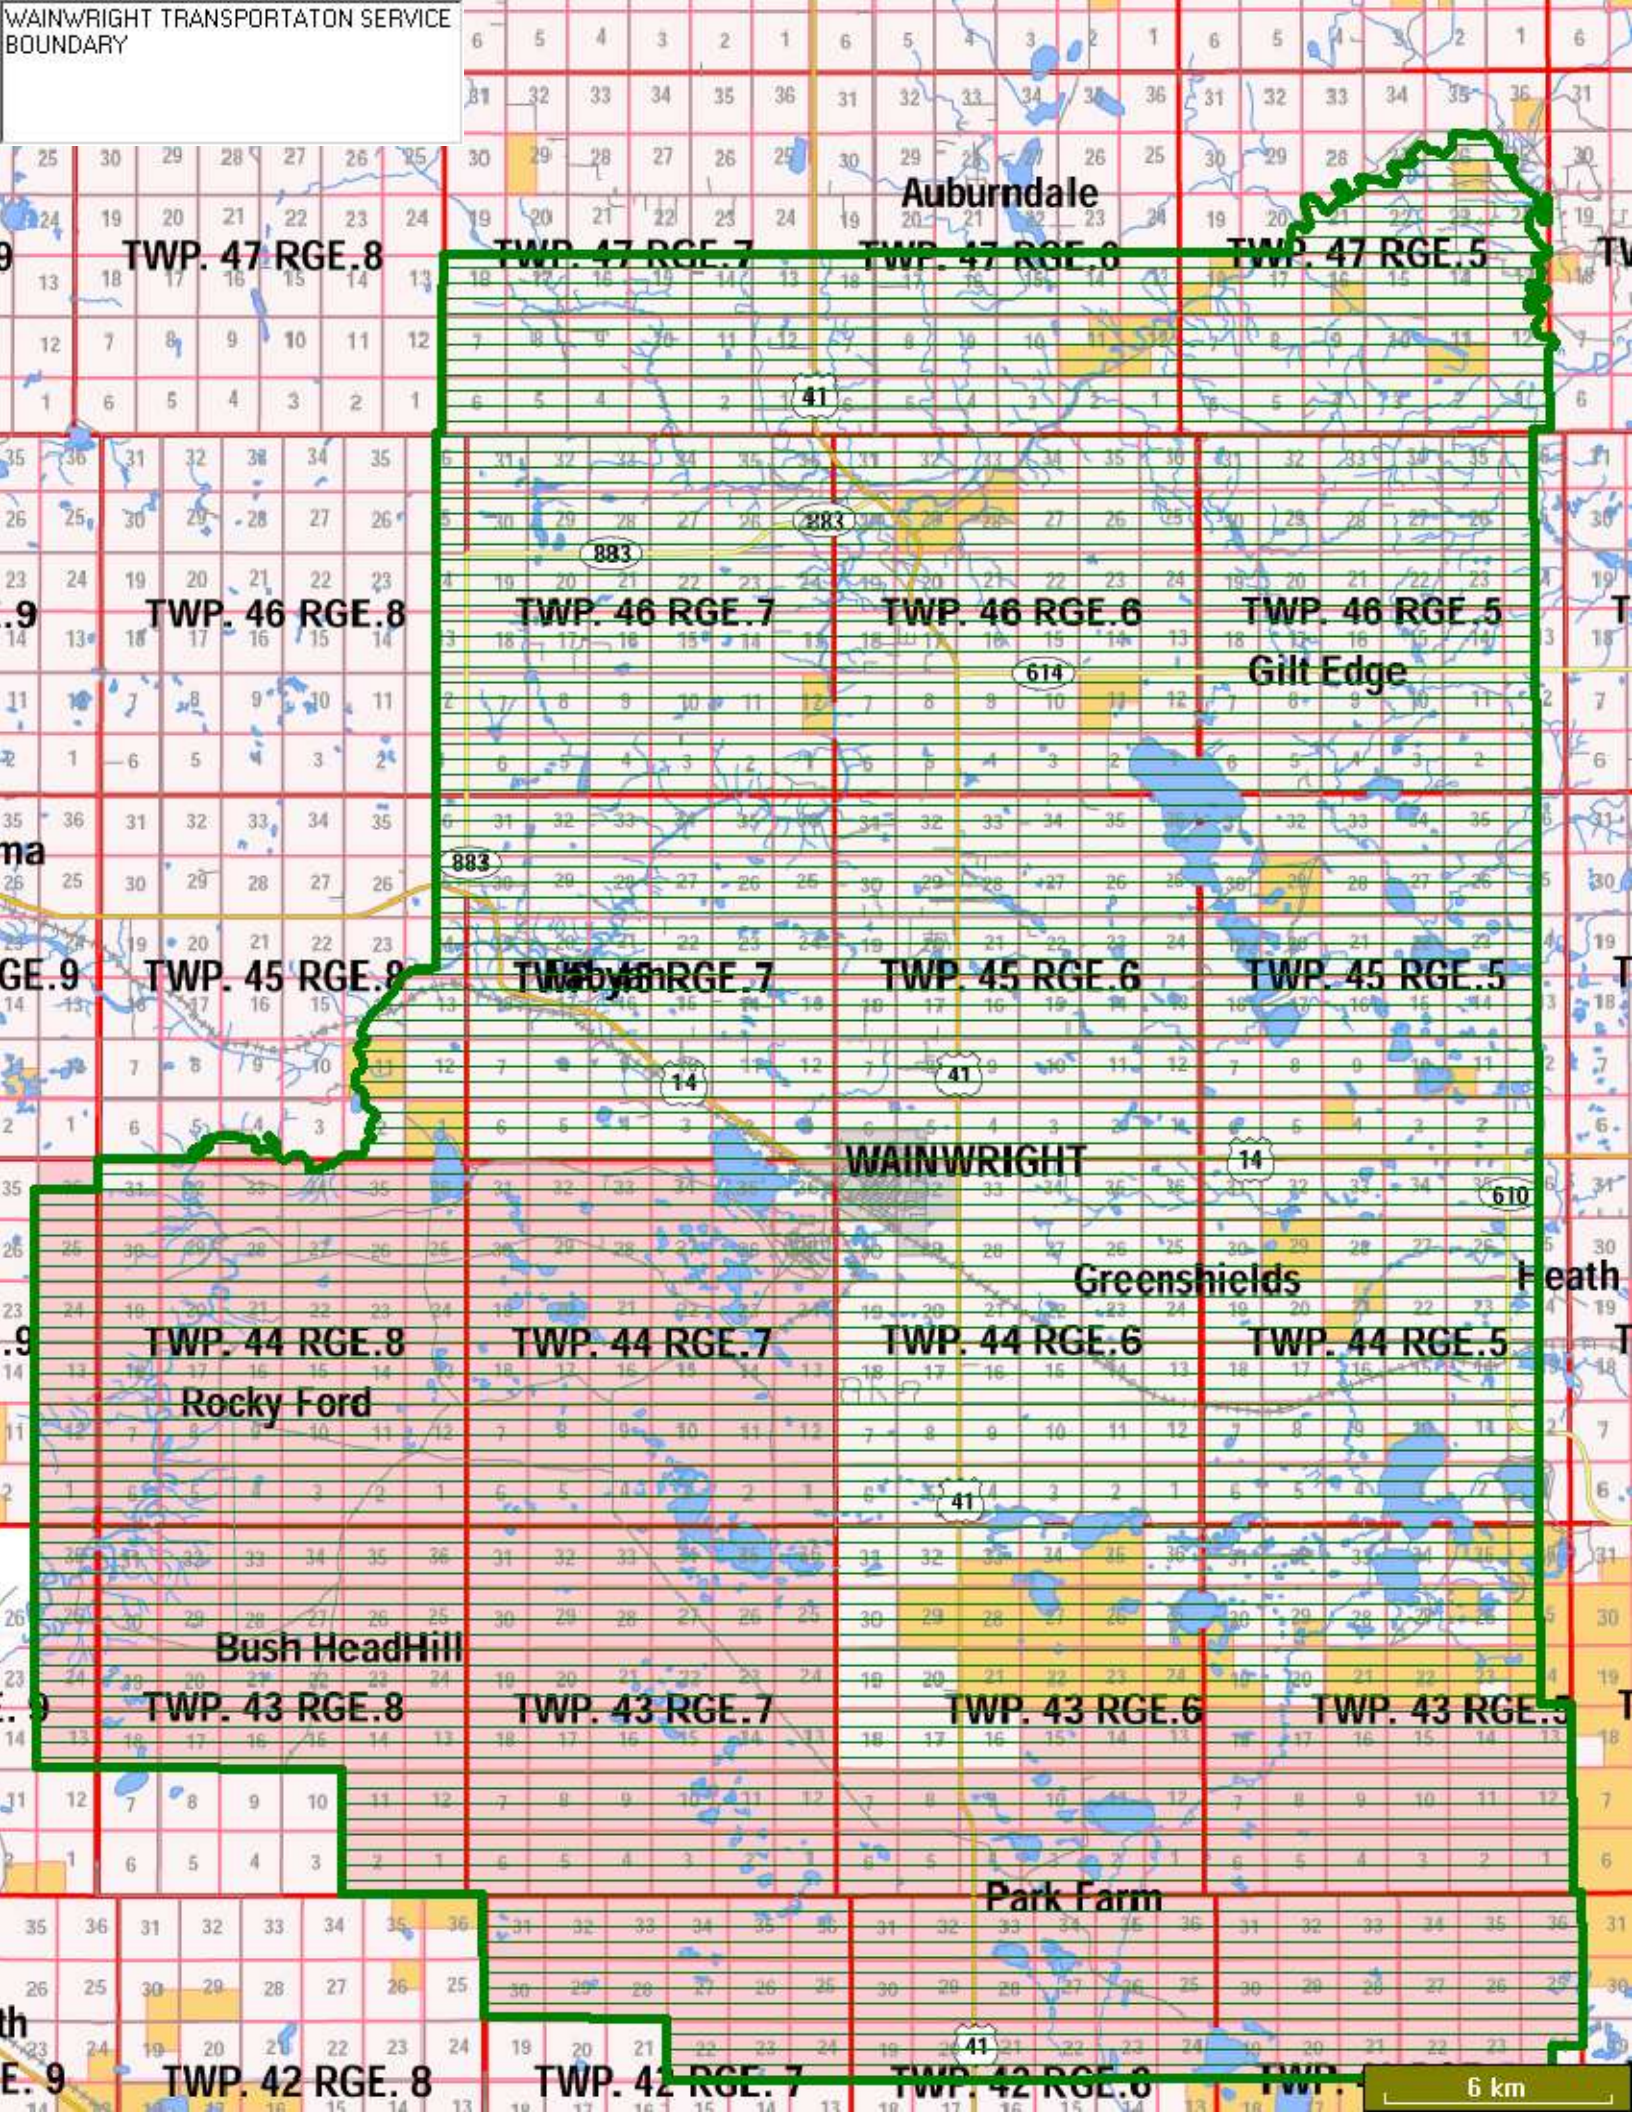

WAINWRIGHT TRANSPORTATION SERVICE BOUNDARY

Auburndale

TWP. 47 RGE. 8

TWP. 47 RGE. 7

TWP. 47 RGE. 6

TWP. 47 RGE. 5

TWP. 46 RGE. 8

TWP. 46 RGE. 7

TWP. 46 RGE. 6

TWP. 46 RGE. 5

Gilt Edge

TWP. 45 RGE. 8

TWP. 45 RGE. 7

TWP. 45 RGE. 6

TWP. 45 RGE. 5

WAINWRIGHT

Greenshields

TWP. 44 RGE. 8

TWP. 44 RGE. 7

TWP. 44 RGE. 6

TWP. 44 RGE. 5

Rocky Ford

Bush Head Hill

TWP. 43 RGE. 8

6 km