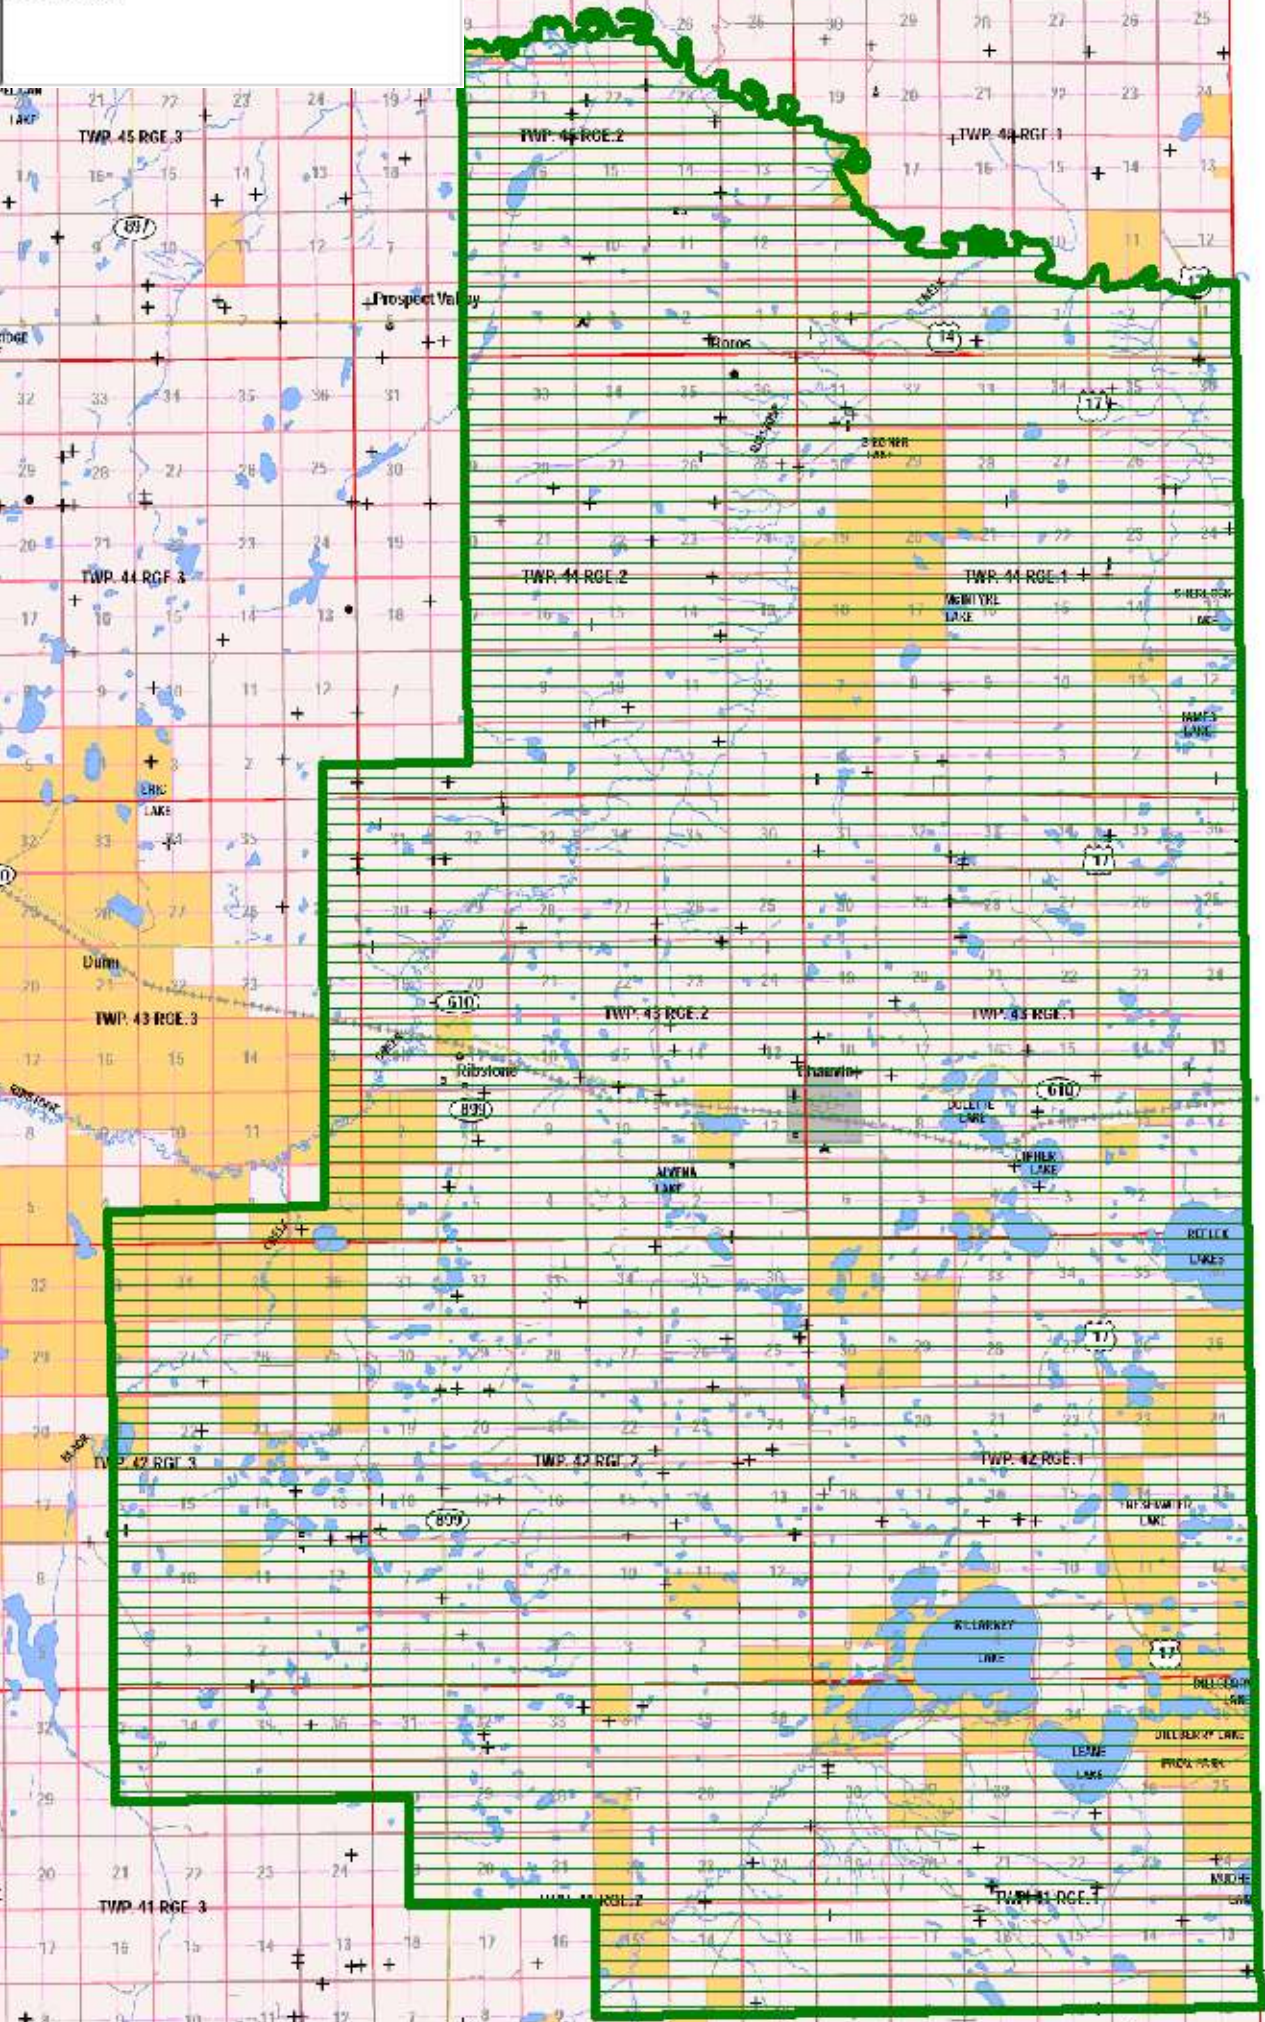

CHAUVIN TRANSPORTATION SERVICE
BOUNDARY

5 km